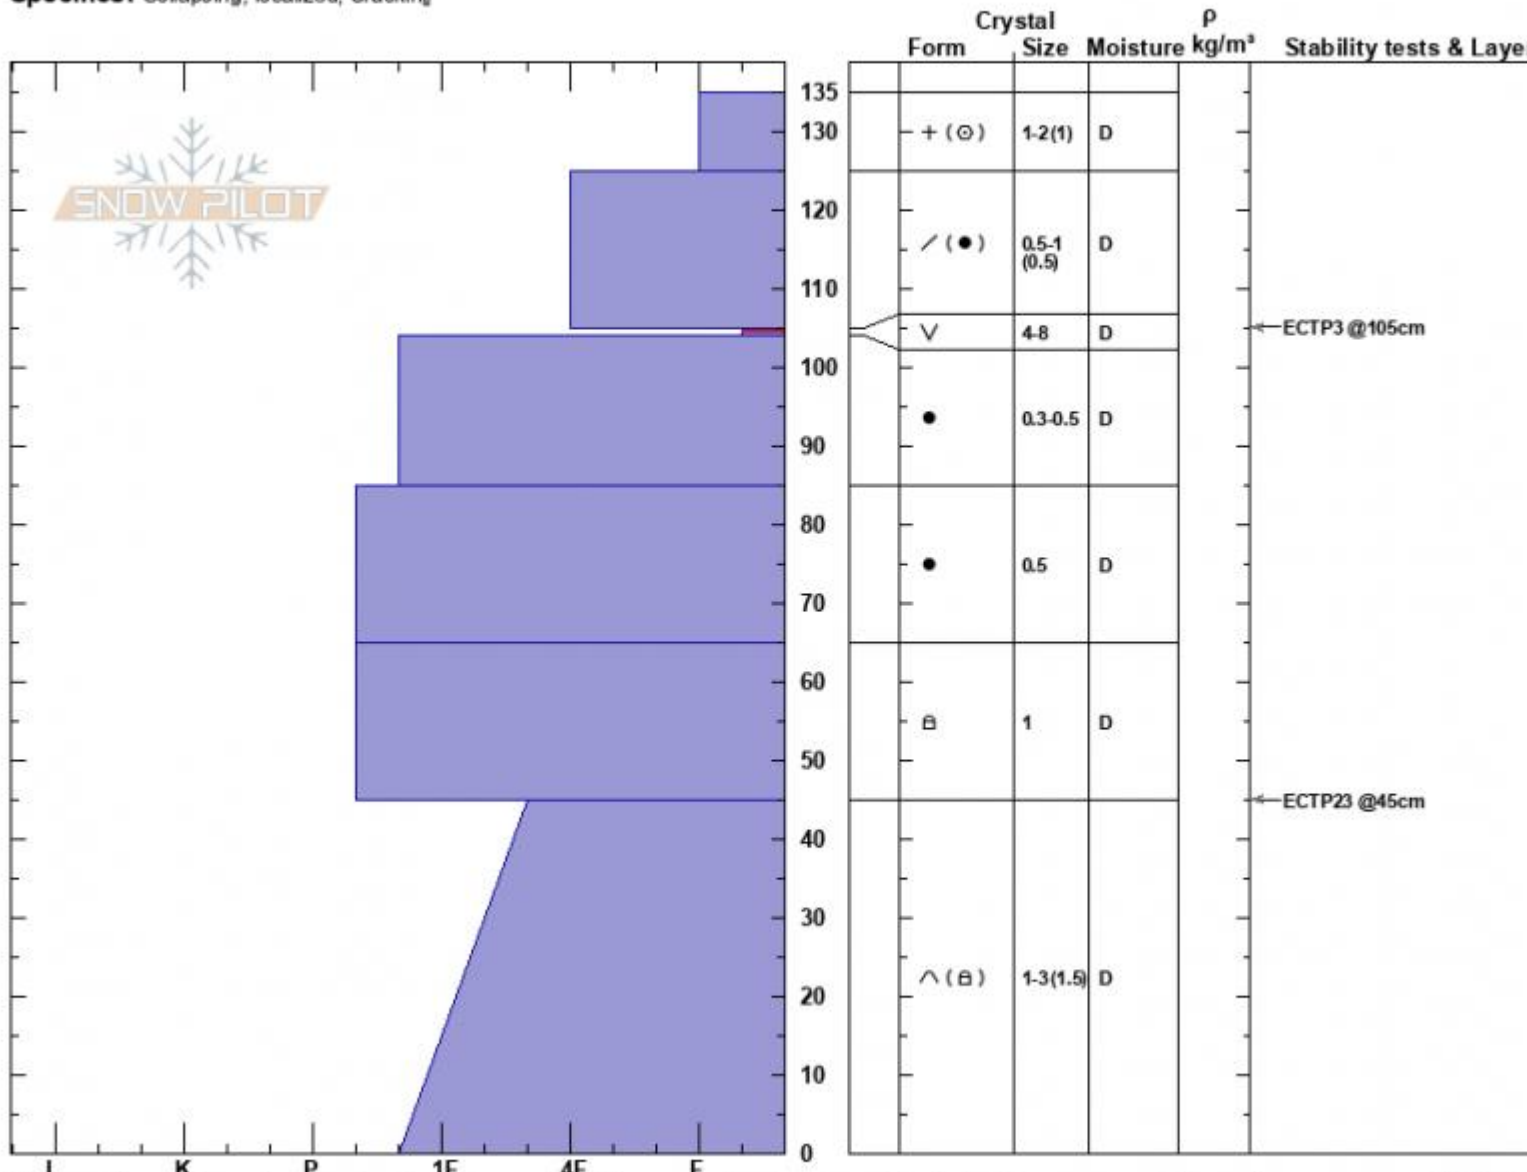

Hebgen/Trappers
 Madison Range-S
 MT
 Elevation: 2779 m
 Aspect: 115°
 Specifics: Collapsing, localized; Cracking

Karl Birkeland
 01/11/2023 - 2:00pm
 Co-ord: 44.83274N, -111.34953W
 Slope Angle: 18°
 Wind Loading: no

Stability: Poor
 Air Temperature:
 Sky Cover: SCT
 Precipitation: NO
 Wind: Calm

HS:135 Layer Notes:
 105-104cm: Problematic layer

Notes: Whumpf triggered up near the ridge. Appeared to collapse on surface hoar layer. Depths in this zone were variable as there were some old fallen trees.

Advisory Region
 Lionhead Range
 Longitude
 -111.34W
 Latitude
 44.84N
 Avalanche Details: [Whumpf on Surface hoar at Hebgen](#)
 Lionhead Range, 2023-01-12