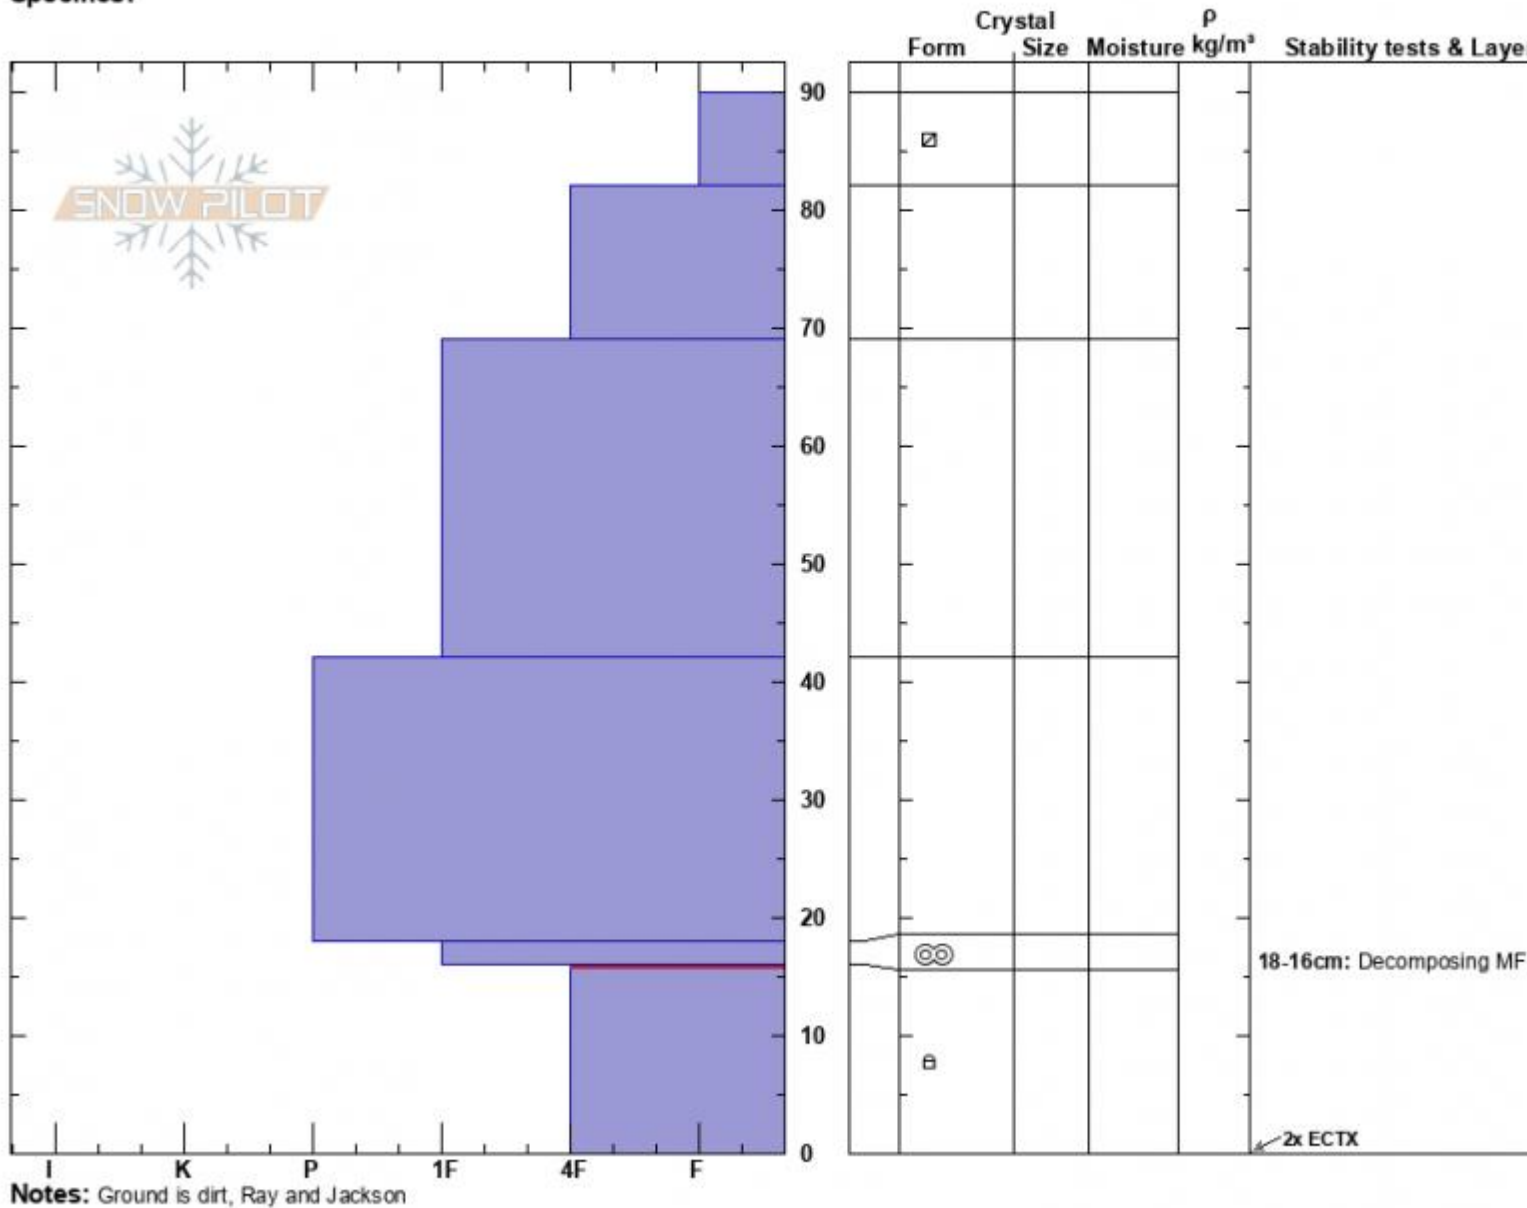

Bacon Rind  
 Madison Range-S  
 MT  
 Elevation: 8970 ft  
 Aspect: N  
 Specifics:

Jackson Breen  
 11/20/2022 - 12:00pm  
 Co-ord:  
 Slope Angle: 25°  
 Wind Loading: no

Stability:  
 Air Temperature:  
 Sky Cover: CLR  
 Precipitation: NO  
 Wind: SW Calm

HS:90  
 Layer Notes:  
 18-16cm: Decomposing MFcr  
 16-0cm: Problematic layer

Loud pow, obvious near surface faceting on most slopes, thin breakable sun crust on S aspects, wind affected on unprotected NW aspects at ridge line, ECTX x2, lots of deadfall, still too thin in many places for enjoyable skiing

Advisory Region  
 Southern Madison  
 Longitude  
 -111.10W

Latitude

44.96N

Southern Madison, 2022-11-20