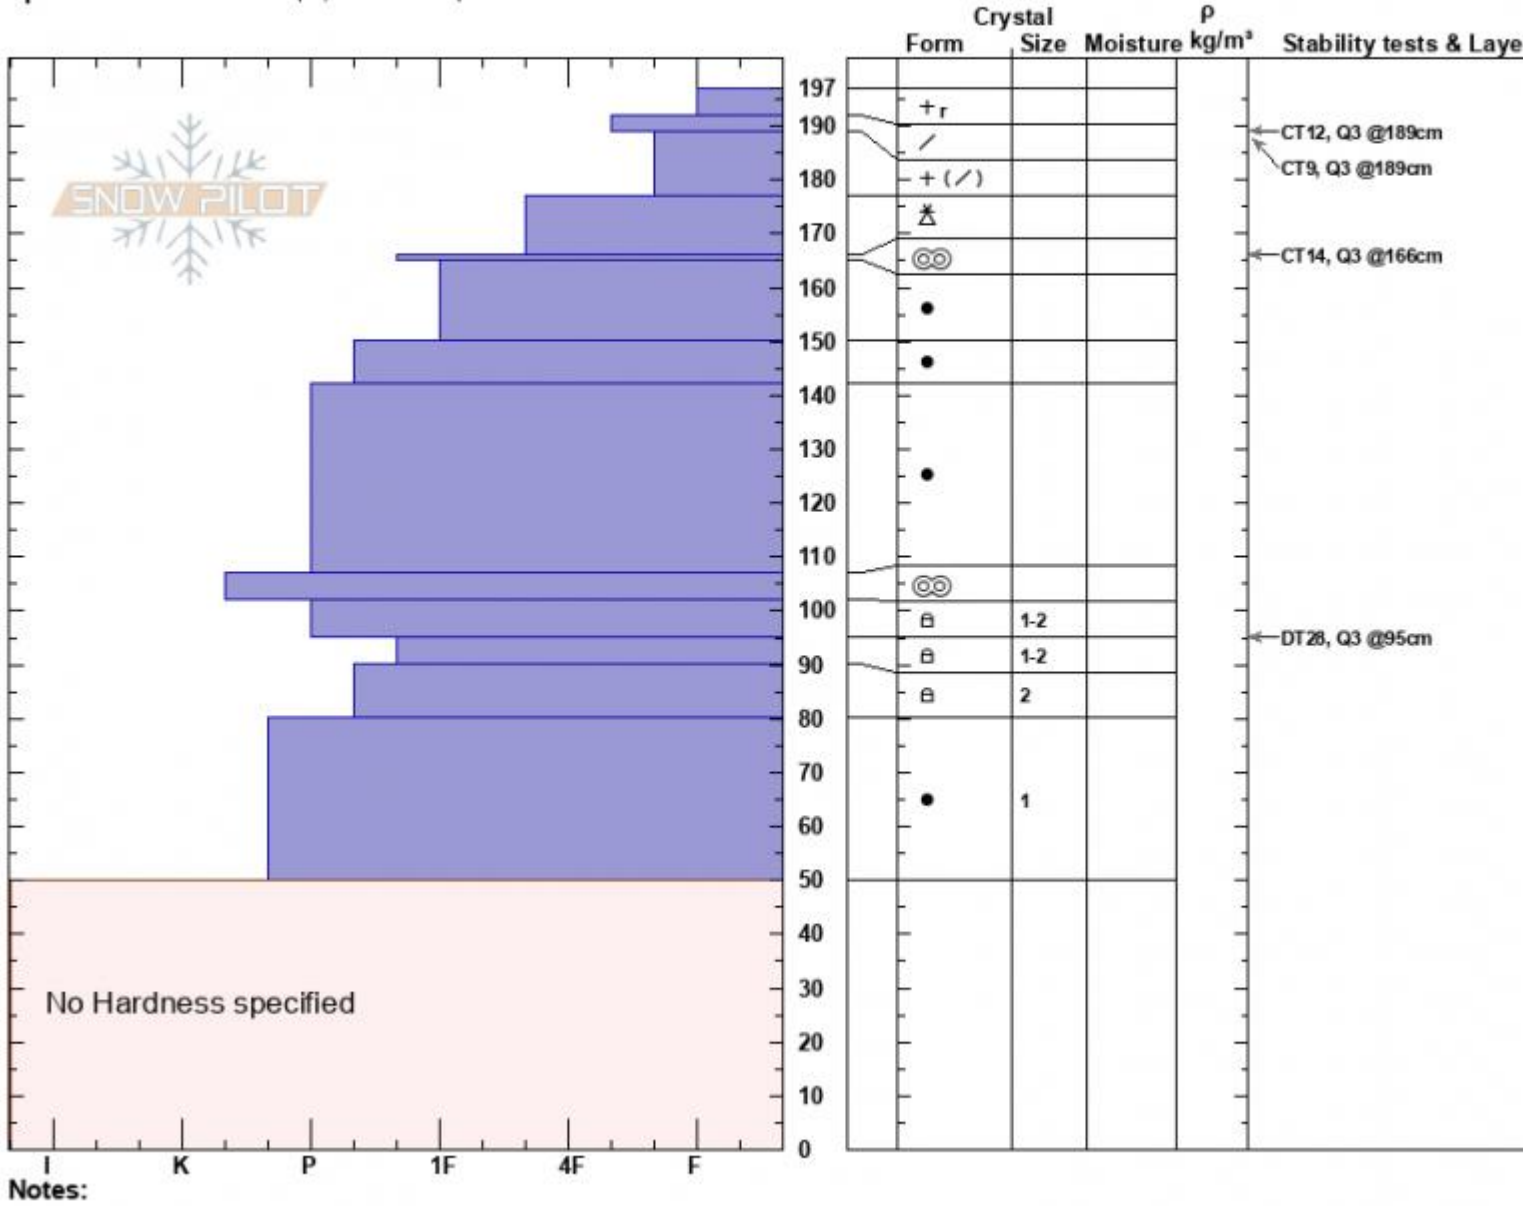

Texas Meadow
 Bridger Range
 MT
 Elevation: 7700 ft
 Aspect: 69°
 Specifics: Ski tracks on slope; We skied slope

Alex Marienthal
 03/20/2025 - 4:00pm
 Co-ord: 45.83999N, -110.93316W
 Slope Angle: 32°
 Wind Loading:

Stability: Good
 Air Temperature:
 Sky Cover: OVC
 Precipitation: S-1
 Wind: Calm

HS:197 Layer Notes:
 189-177cm: Problematic layer

Advisory Region
 Bridger Range
 Longitude
 -110.93W
 Latitude
 45.84N
 Bridger Range, 2025-03-20